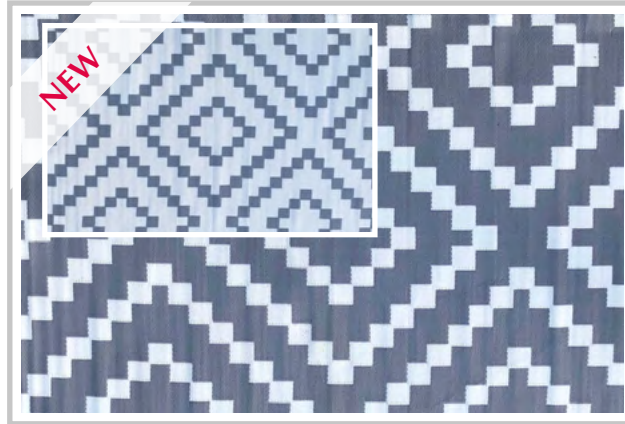

Teal Picasso

Green Leaf

Blue & Yellow Stripe

Lime Kelim

Gabriela Sage

Green Border

Delicious Monster

LARGE 180 x 270cm

Monaco

Charcoal Aztec

Black Triangle (with yellow trim)

Black & White Polka Dot

Grey Picasso

Black Diamond

Wide Black Stripe

Wide Navy Stripe